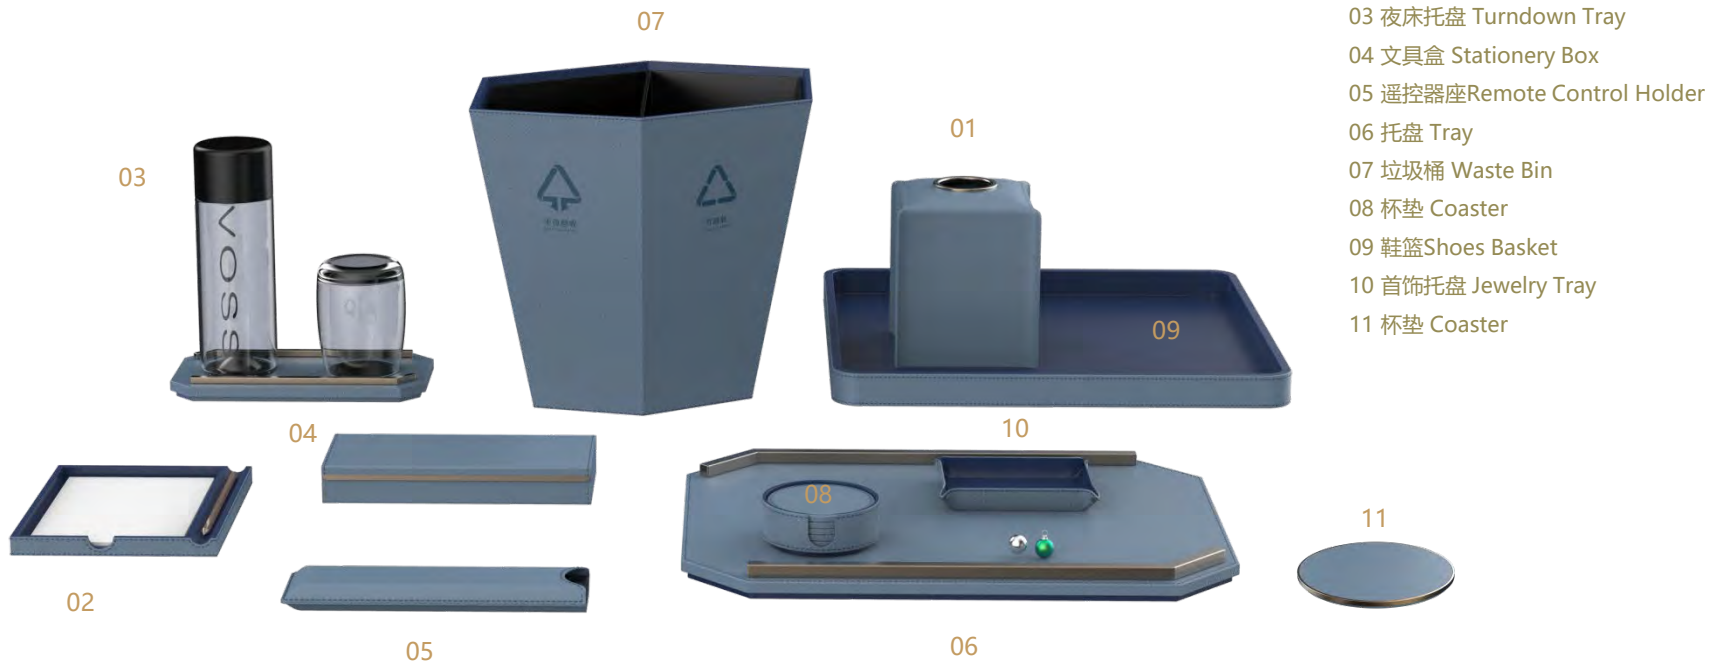

MICROFIBER PU LEATHER PRODUCT

超纤皮产品