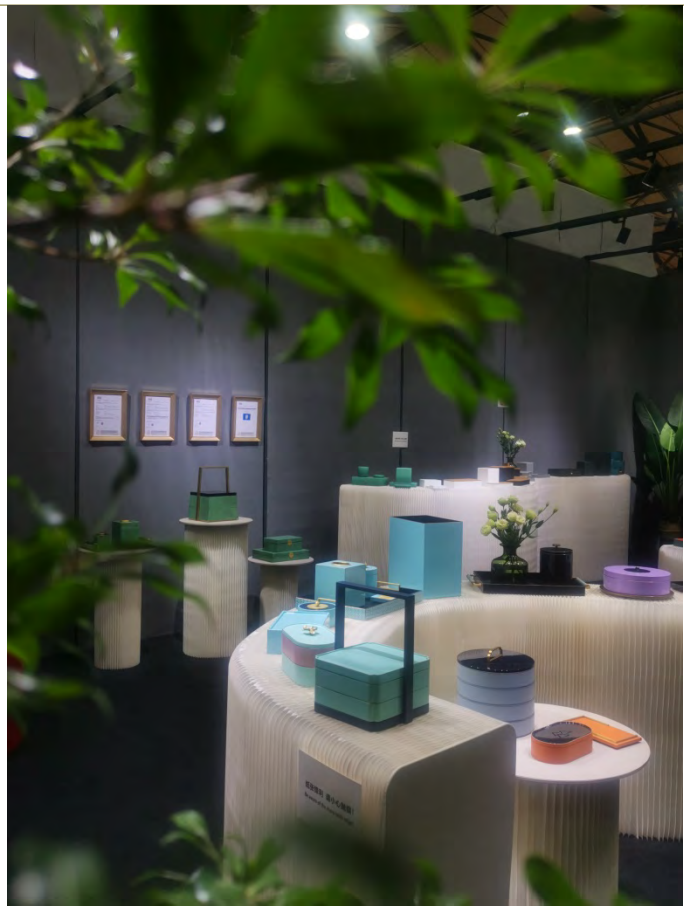

SUMMARY

目录

- 01 SUNSIU 申兆制造
- 02 REFERENCES 合作案例
- 03 THE COMPANY'S BRAND 公司品牌
- 04 GUEST ROOM 客房
- 05 BATHROOM 浴室
- 06 SPA 水疗
- 07 PUBLIC AREA 公共区域
- 08 F&B 餐饮部
- 09 BANQUET 宴会部
- 10 OUR PRODUCTION BASE 我们的生产基地
- 11 TECHNOLOGY FEATURES 工艺特性
- 12 PRODUCT TESTING REPORT 产品检查报告