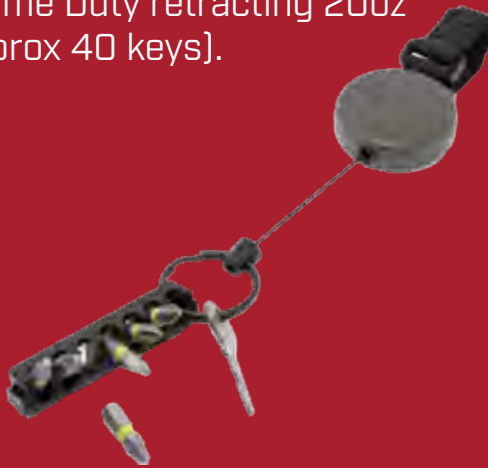

Over 70 Years of Innovation

- 1948** Invented the First Key Reel (Original KEY-BAK®)
- 1981** Invented the First Badge Reel (Original MINI-BAK®)
- 1997** Invented the First Locking Self-Retracting Reel (Super48™)
- 2015** Redefined the Standard for ID Badge and Key Reels (Sidekick®)
- 2018** First to Launch Fully Compliant Tool Lanyards to ANSI/ISEA 121:2018
- TODAY** Find out about our latest products and innovations at www.keybak.com

Typical items are differentiated by how they attach to the user (Attachment), retracting cord type (Extension Material), retracting cord length (Extension Reach), and reel spring strength (Retraction Force).

Ideal load for retractors varies by user preference. "IDEAL LOAD" and "HOLDS" columns are provided as a general guide only.

RETRACTABLE KEYCHAINS

Always in Reach Never Lost

- This retracting keychain with a carabiner conveniently attaches to almost everything, making it one of our most widely used retractors.
- Designed to keep everything from keys, radios, flashlights, GPS units and small tools secure and handy.
- Available in 3 retraction forces ranging from our Heavy Duty retracting 8oz (approx 15 KEYS) to Xtreme Duty retracting 20oz (approx 40 keys).

Key-Connect

KEY RING TETHER

**Always in Reach
Never Lost**

- Backpacks
 - Purses
 - Gym bags
 - Work bags
 - Waist bags
 - Belt loops
- Simple to Attach, Simple to remove!
 - Great for kids since there is no need to unclip key for use!
 - Easily secures keys to prevent loss