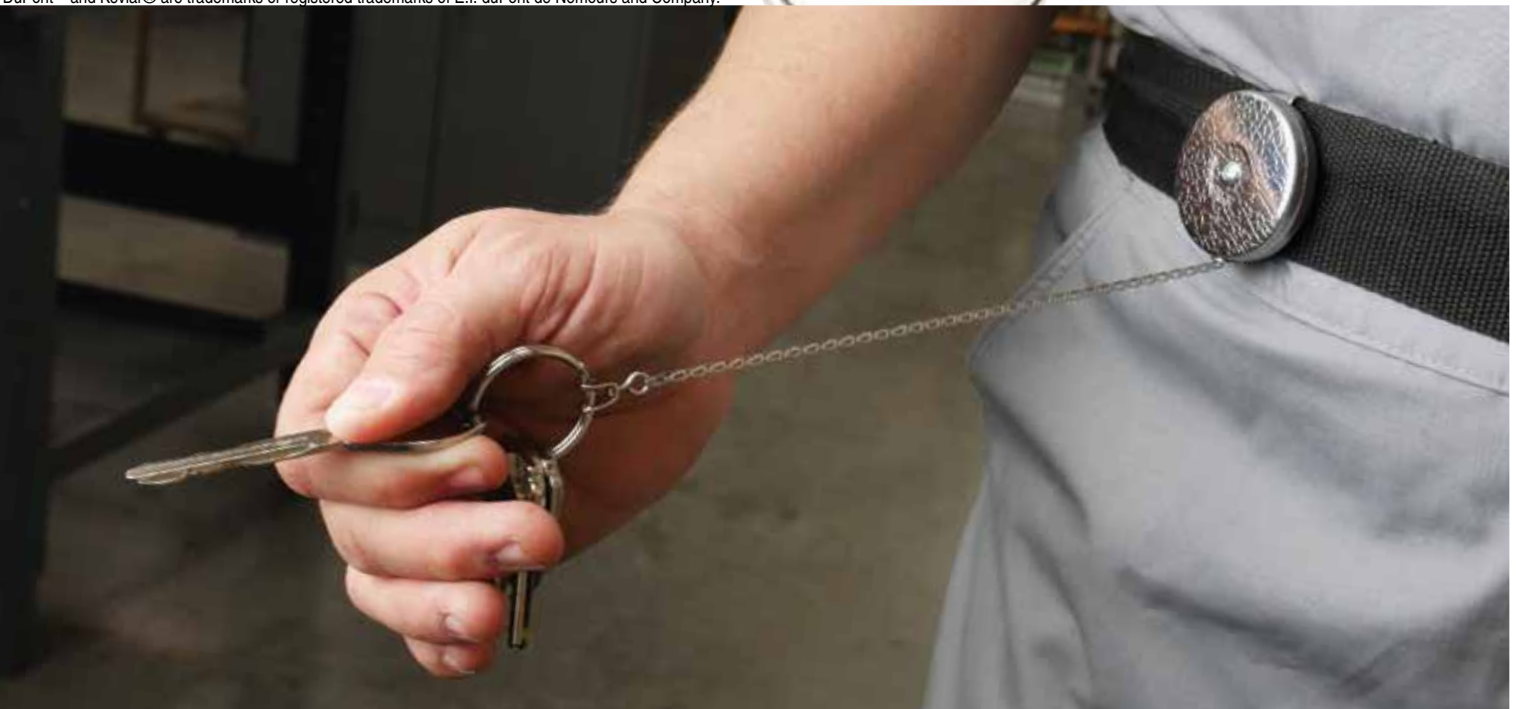

DuPont™ and Kevlar® are trademarks or registered trademarks of E.I. duPont de Nemours and Company.